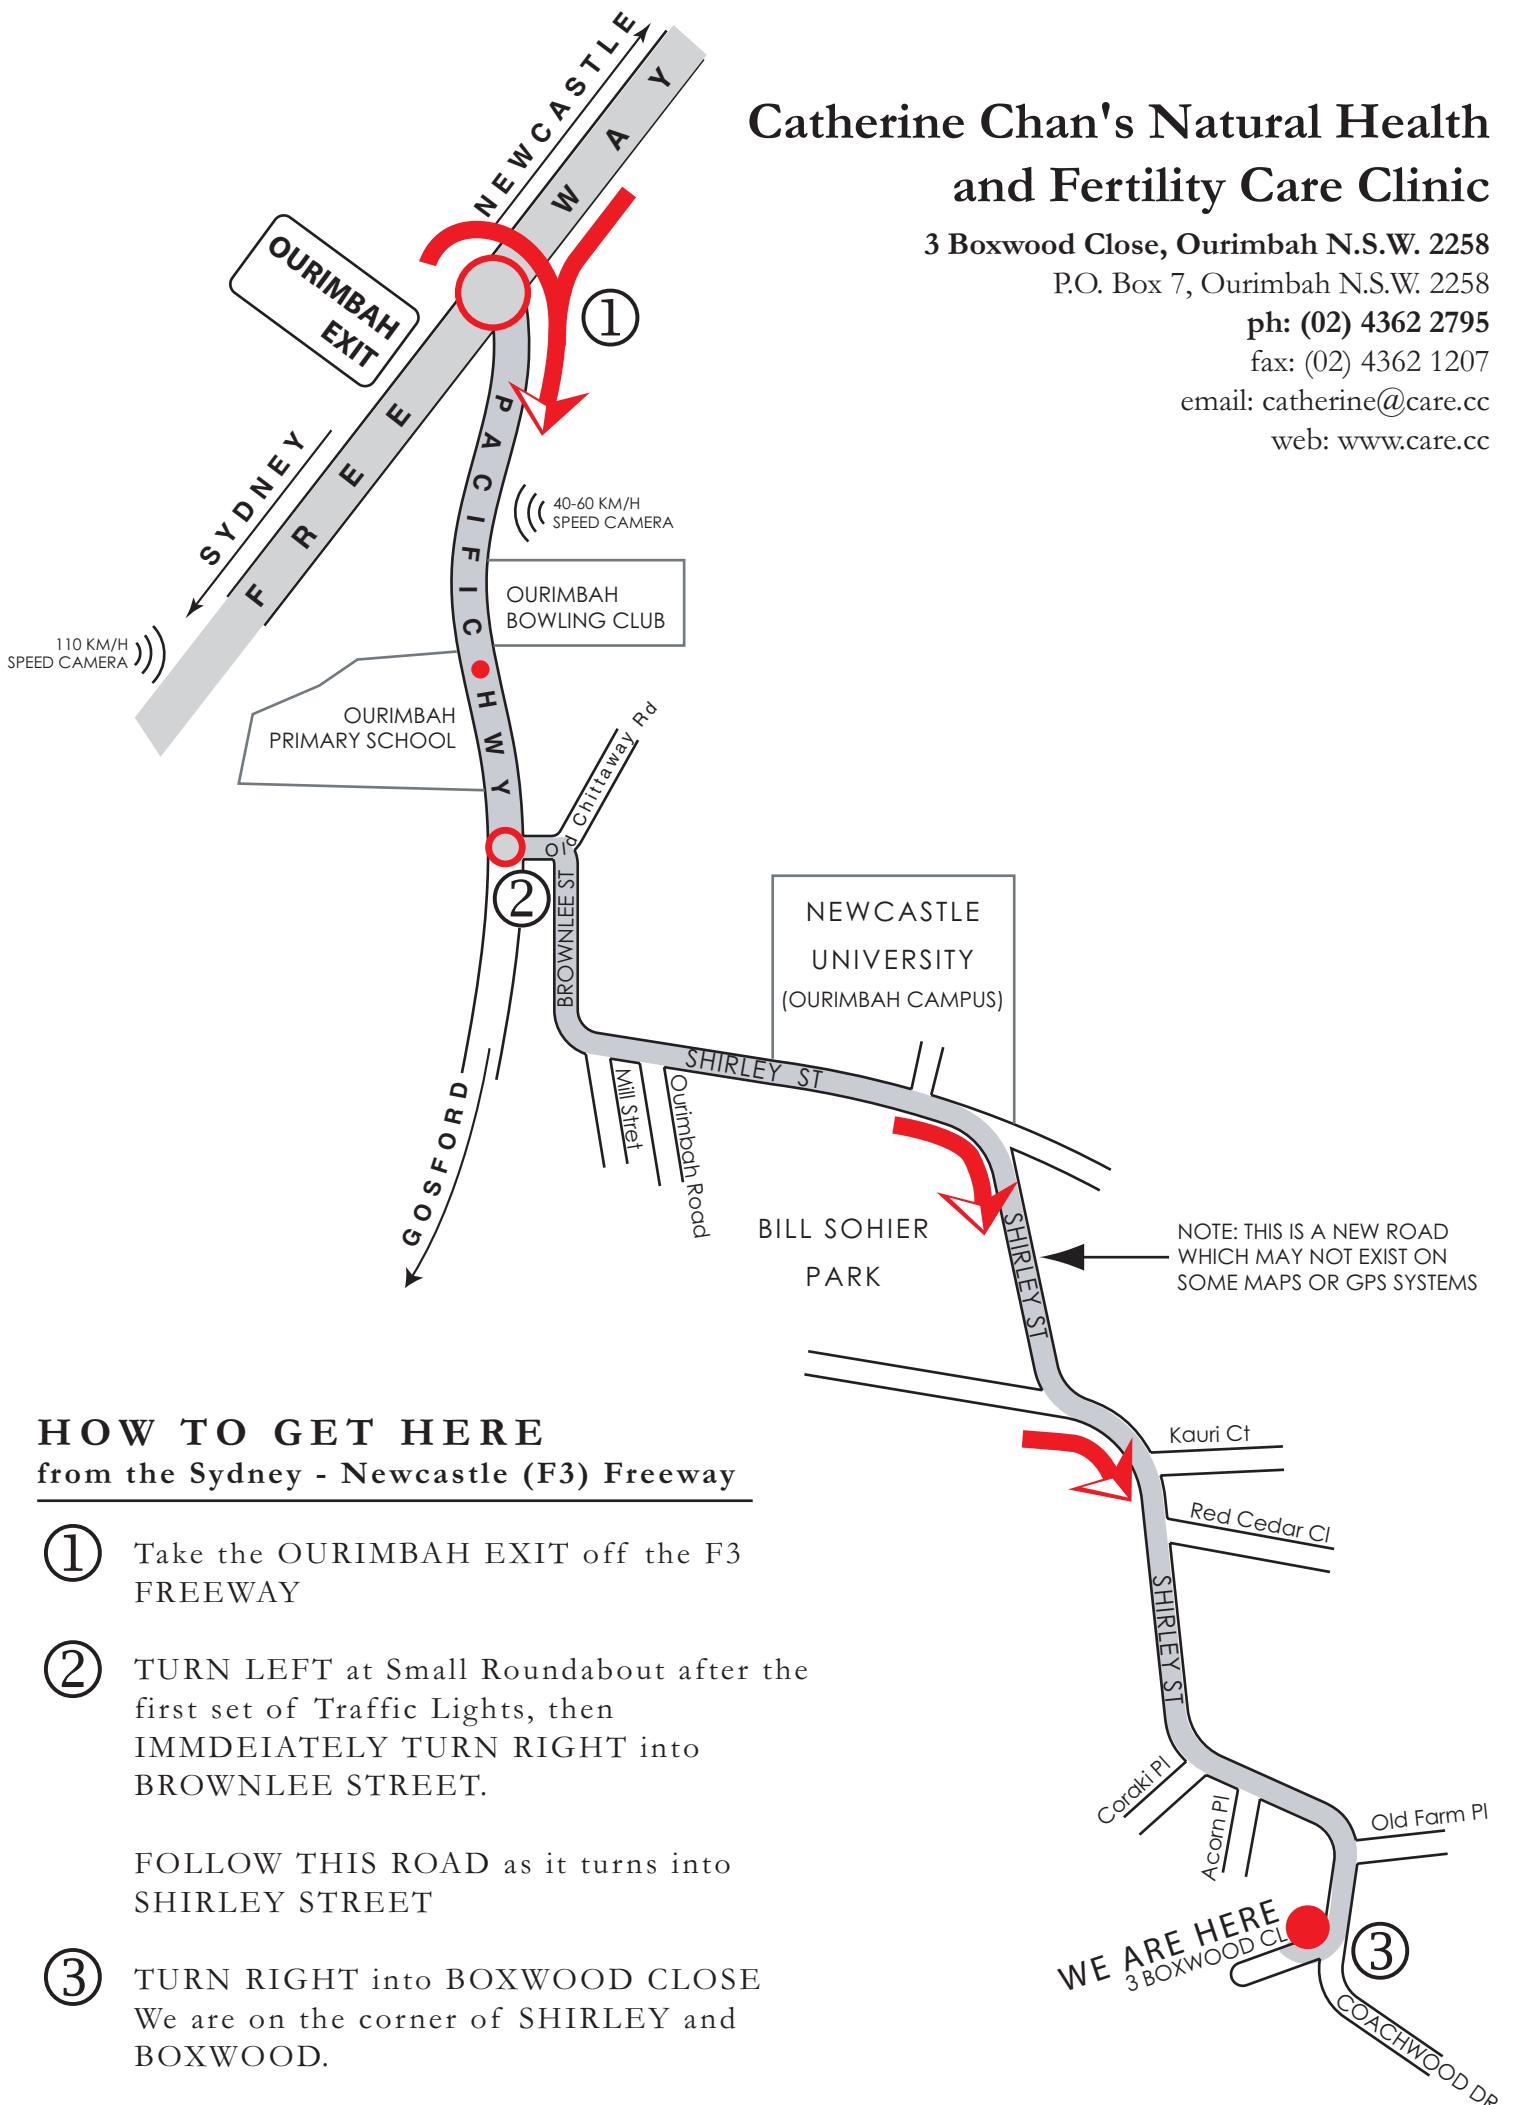

HOW TO GET HERE

from the Sydney - Newcastle (F3) Freeway

- 1 Take the OURIMBAH EXIT off the F3 FREEWAY
- 2 TURN LEFT at Small Roundabout after the first set of Traffic Lights, then IMMEDIATELY TURN RIGHT into BROWNLEE STREET.

FOLLOW THIS ROAD as it turns into SHIRLEY STREET

- 3 TURN RIGHT into BOXWOOD CLOSE
We are on the corner of SHIRLEY and BOXWOOD.